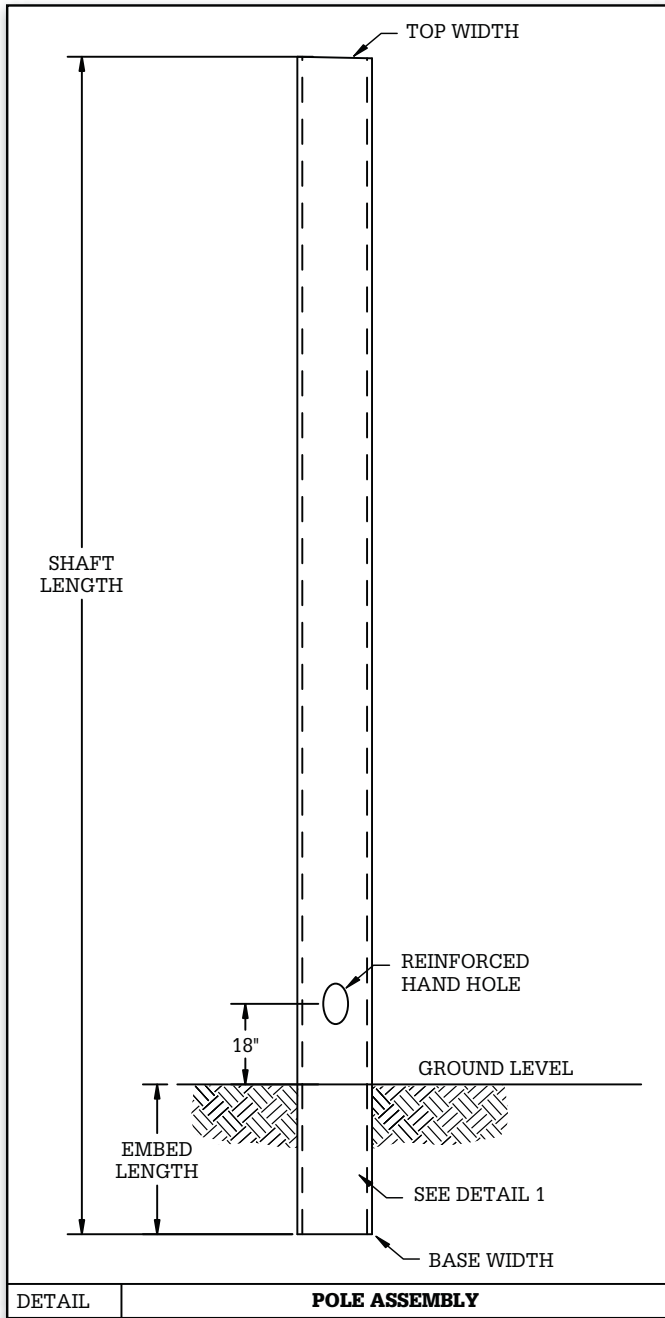

Square Non-Tapered (Embedded)

MAVERICK POLES AND STRUCTURE, LLC
PO BOX 122796
FORT WORTH, TX 76121
PHONE 817-441-9688
WWW.MAVERICKPOLES.COM