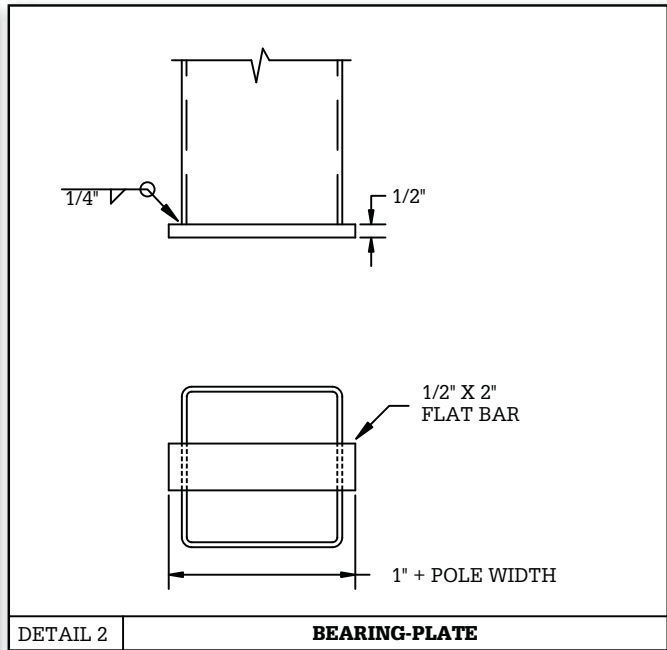

Square Non-Tapered (Embedded)

MAVERICK POLES AND STRUCTURE, LLC
PO BOX 122796
FORT WORTH, TX 76121
PHONE 817-441-9688
WWW.MAVERICKPOLES.COM