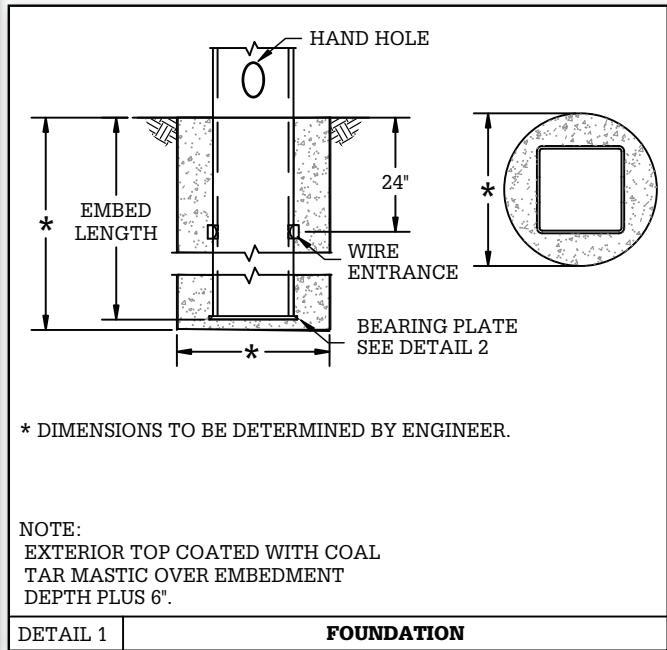

Square Non-Tapered (Embedded)

MAVERICK POLES AND STRUCTURE, LLC
PO BOX 122796
FORT WORTH, TX 76121
PHONE 817-441-9688
WWW.MAVERICKPOLES.COM