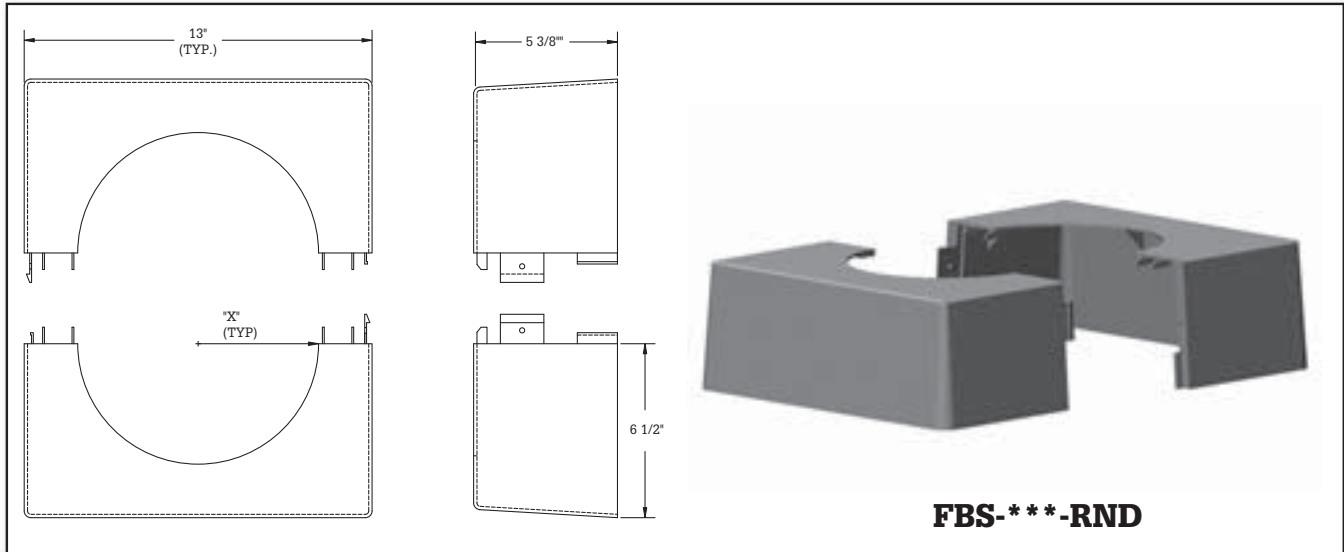

Base Covers - HARD MOLDED PLASTIC

* Insert appropriate size

Full Base Covers

Catalog Number	"X" (in)
FBS-600-RND	3.00
FBS-700-RND	3.50
FBS-800-RND	4.00
FBS-850-RND	4.25
FBS-900-RND	4.50
FBS-400-SQR	2.00
FBS-500-SQR	2.50
FBS-600-SQR	3.00
FBS-700-SQR	3.50
FBS-800-SQR	4.00