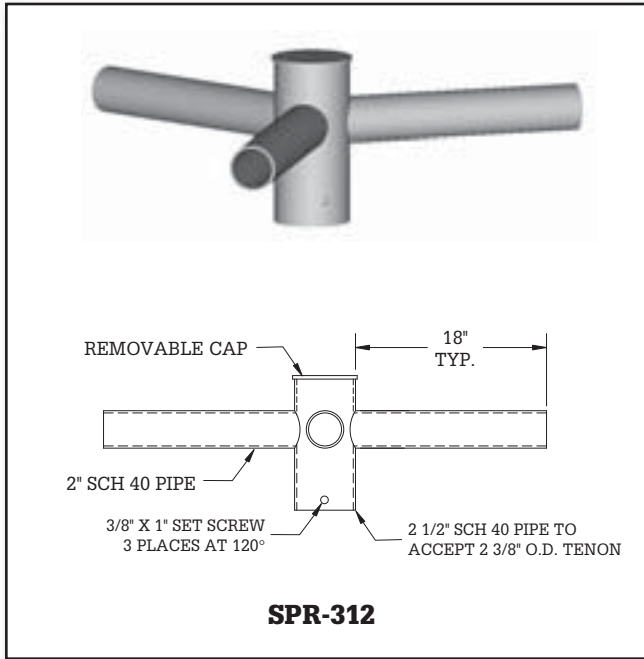

Round Top-Mount Spoke Arm Brackets

...we're more than just sports!

2001 Beach St. • Suite 800 • Fort Worth, TX 76103
1-800-433-7753 • Fax 817-926-5003
www.americansportlighting.com

Round Top-Mount Spoke Arm Brackets

Catalog Number	No. Fix	EPA (ft²)	Weight (lbs)
SPR-312	3	0.83	22
SPR-412	4	0.90	23
SPR-490	4	1.02	35
SPR-590	5	1.10	36