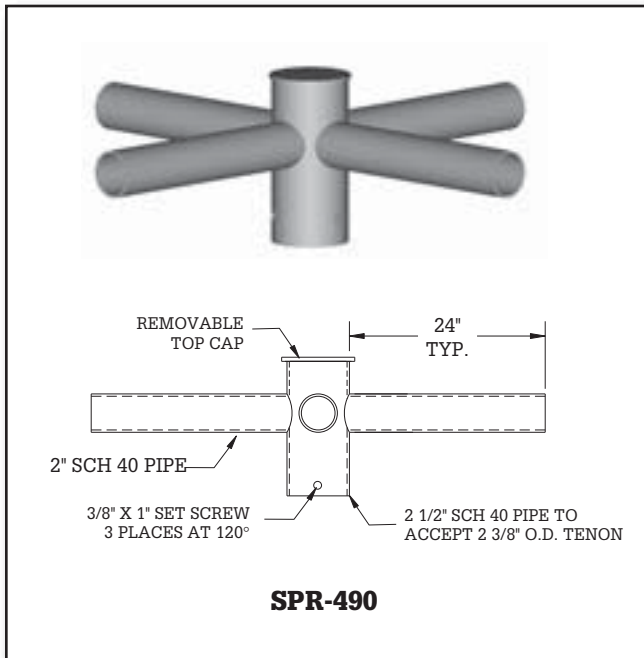

Round Top-Mount Spoke Arm Brackets

...we're more than just sports!

2001 Beach St. • Suite 800 • Fort Worth, TX 76103
1-800-433-7753 • Fax 817-926-5003
www.americansportlighting.com

Round Top-Mount Spoke Arm Brackets

Catalog Number	No. Fix	EPA (ft²)	Weight (lbs)
SPR-312	3	0.83	22
SPR-412	4	0.90	23
SPR-490	4	1.02	35
SPR-590	5	1.10	36