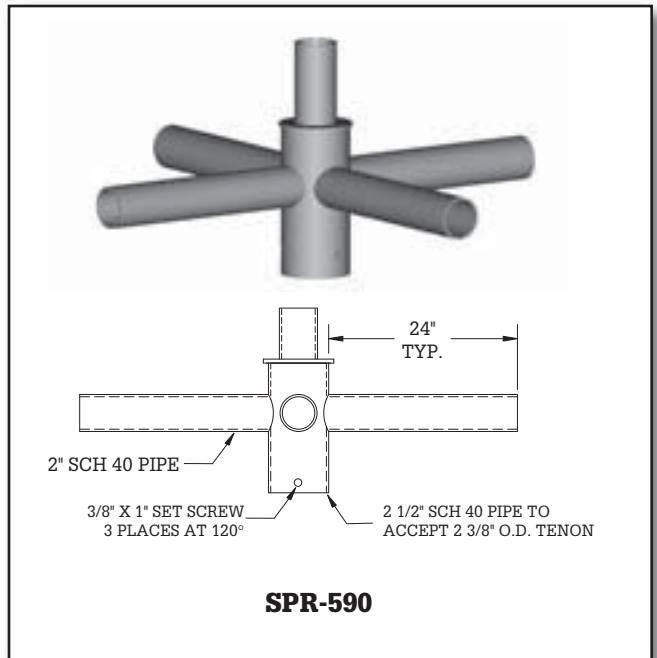

Round Top-Mount Spoke Arm Brackets

...we're more than just sports!

2001 Beach St. • Suite 800 • Fort Worth, TX 76103
1-800-433-7753 • Fax 817-926-5003
www.americansportlighting.com

Round Top-Mount Spoke Arm Brackets

Catalog Number	No. Fix	EPA (ft²)	Weight (lbs)
SPR-312	3	0.83	22
SPR-412	4	0.90	23
SPR-490	4	1.02	35
SPR-590	5	1.10	36