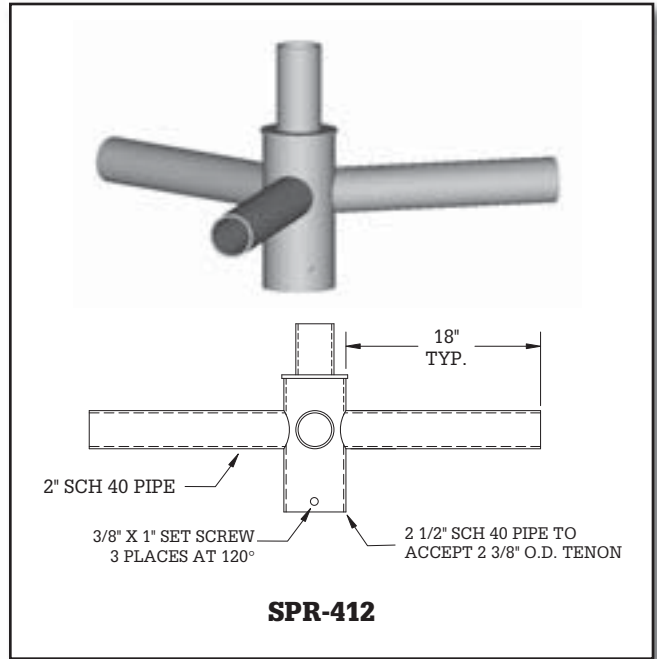

Round Top-Mount Spoke Arm Brackets

...we're more than just sports!

2001 Beach St. • Suite 800 • Fort Worth, TX 76103
1-800-433-7753 • Fax 817-926-5003
www.americansportlighting.com

Round Top-Mount Spoke Arm Brackets

Catalog Number	No. Fix	EPA (ft²)	Weight (lbs)
SPR-312	3	0.83	22
SPR-412	4	0.90	23
SPR-490	4	1.02	35
SPR-590	5	1.10	36