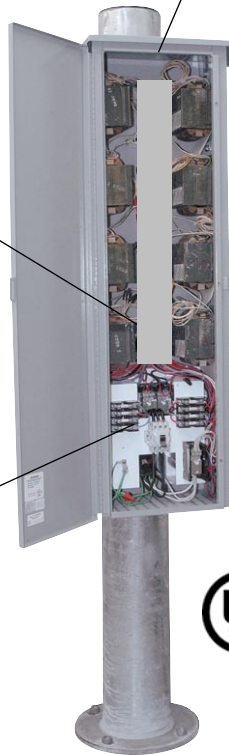

MAVERICK POLES AND STRUCTURE, LLC
 PO BOX 122796
 FORT WORTH, TX 76121
 PHONE 817-441-9688
 WWW.MAVERICKPOLES.COM

RBE-1 SYSTEM

Factory Pre-Wired
 Simplified Maintenance
 Plug & Play Installation

SPECIFICATION FEATURES

All electrical components are pre-wired at the factory with mating connectors to each luminaire, allowing for easy plug & play installation. Drop cables include Kellums cord grips for safe, secure feed-through up the pole.

Polyethylene jacketed 17 conductor, 14 Ga. wire rated at 600V. Each luminaire individually fused. Wiring capabilities for all voltages in single or three phase systems.

Unique design allows electrical components to run cool, ensuring long system life.

NEMA 3R rated enclosure is constructed of galvaneal steel and finished in a durable polyester powder coat paint. Enclosure can house electrical components for up to eight luminaire.

Enclosure mounts quickly and easily to any American Sports Lighting pole.