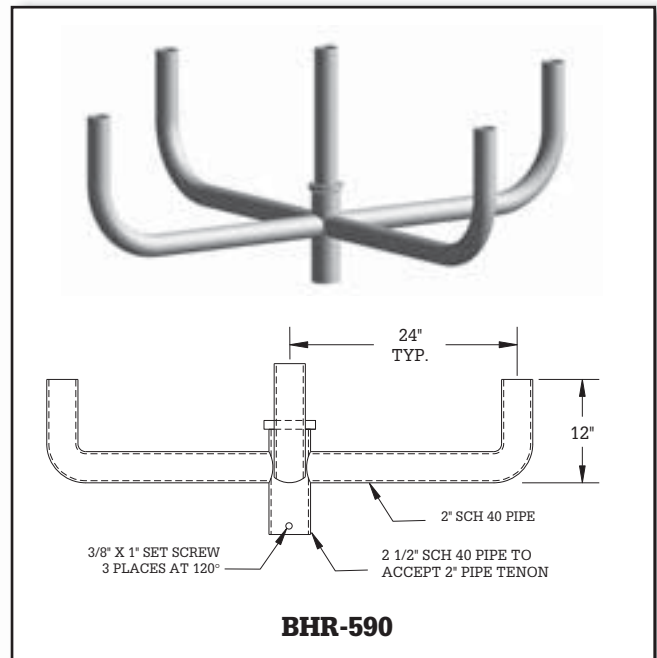

MAVERICK POLES AND STRUCTURE, LLC
 FORT WORTH, TX
 PHONE 817-441-9688
 WWW.MAVERICKPOLES.COM

Round Side-Mount Bullhorn Brackets

Round Side-Mount Bullhorn Brackets

Catalog Number	No. Fix	EPA (ft ²)	Weight (lbs)
BHR-100	1	0.54	11
BHR-200	2	1.25	22

MAVERICK POLES AND STRUCTURE, LLC
 FORT WORTH, TX
 PHONE 817-441-9688
 WWW.MAVERICKPOLES.COM

Round Top-Mount Bullhorn Brackets

Round Top-Mount Bullhorn Brackets

Catalog Number	No. Fix	EPA (ft ²)	Weight (lbs)
BHR-218	2	1.350	24
BHR-290	2	1.315	28
BHR-318	3	2.000	35
BHR-312	3	1.480	33

Round Top-Mount Bullhorn Brackets

Round Top-Mount Bullhorn Brackets

Catalog Number	No. Fix	EPA (ft ²)	Weight (lbs)
BHR-390	3	1.79	39
BHR-490	4	1.79	50
BHR-412	4	1.48	36
BHR-590	5	1.79	54

Round Top-Mount Bullhorn Brackets

Round Top-Mount Bullhorn Brackets

Catalog Number	No. Fix	EPA (ft ²)	Weight (lbs)
BHR-418	4	2.54	48
BHR-518	5	3.53	61

Round Top-Mount Spoke Arm Brackets

Round Top-Mount Spoke Arm Brackets

Catalog Number	No. Fix	EPA (ft ²)	Weight (lbs)
SPR-118	1	0.59	11
SPR-218	2	0.92	17
SPR-290	2	0.88	20
SPR-390	3	1.13	28