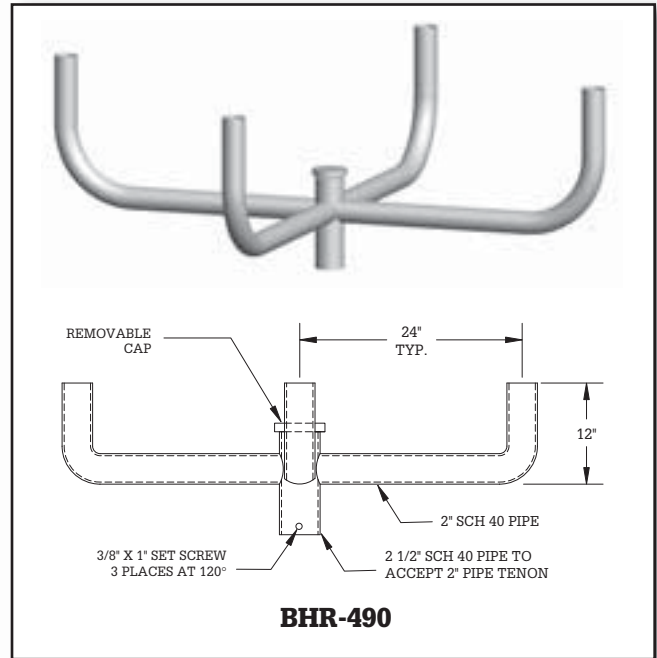

MAVERICK POLES AND STRUCTURE, LLC
 FORT WORTH, TX
 PHONE 817-441-9688
 WWW.MAVERICKPOLES.COM

Round Side-Mount Bullhorn Brackets

Round Side-Mount Bullhorn Brackets

Catalog Number	No. Fix	EPA (ft ²)	Weight (lbs)
BHR-100	1	0.54	11
BHR-200	2	1.25	22

MAVERICK POLES AND STRUCTURE, LLC
 FORT WORTH, TX
 PHONE 817-441-9688
 WWW.MAVERICKPOLES.COM

Round Top-Mount Bullhorn Brackets

Round Top-Mount Bullhorn Brackets

Catalog Number	No. Fix	EPA (ft ²)	Weight (lbs)
BHR-218	2	1.350	24
BHR-290	2	1.315	28
BHR-318	3	2.000	35
BHR-312	3	1.480	33

Round Top-Mount Bullhorn Brackets

Round Top-Mount Bullhorn Brackets

Catalog Number	No. Fix	EPA (ft ²)	Weight (lbs)
BHR-390	3	1.79	39
BHR-490	4	1.79	50
BHR-412	4	1.48	36
BHR-590	5	1.79	54

Round Top-Mount Bullhorn Brackets

Round Top-Mount Bullhorn Brackets

Catalog Number	No. Fix	EPA (ft ²)	Weight (lbs)
BHR-418	4	2.54	48
BHR-518	5	3.53	61

Round Top-Mount Spoke Arm Brackets

Round Top-Mount Spoke Arm Brackets

Catalog Number	No. Fix	EPA (ft ²)	Weight (lbs)
SPR-118	1	0.59	11
SPR-218	2	0.92	17
SPR-290	2	0.88	20
SPR-390	3	1.13	28