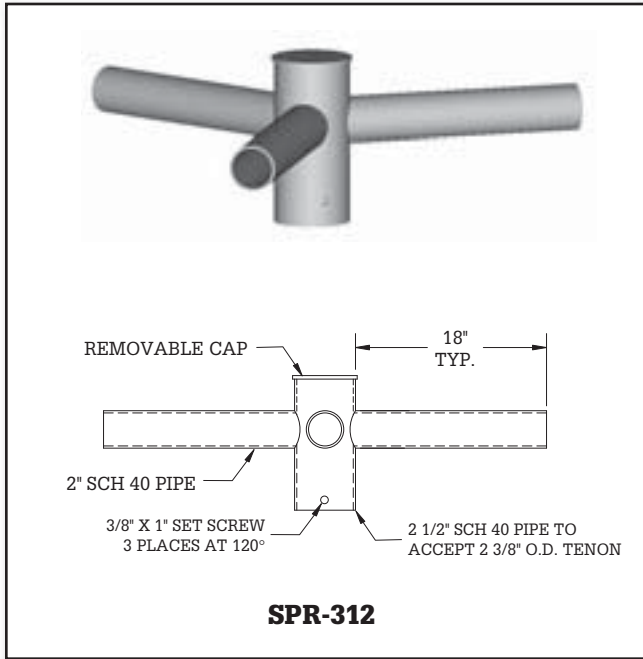

Round Top-Mount Bullhorn Brackets

Round Top-Mount Bullhorn Brackets

Catalog Number	No. Fix	EPA (ft ²)	Weight (lbs)
BHR-390	3	1.79	39
BHR-490	4	1.79	50
BHR-412	4	1.48	36
BHR-590	5	1.79	54

Round Top-Mount Bullhorn Brackets

Round Top-Mount Bullhorn Brackets

Catalog Number	No. Fix	EPA (ft ²)	Weight (lbs)
BHR-418	4	2.54	48
BHR-518	5	3.53	61

Round Top-Mount Spoke Arm Brackets

Round Top-Mount Spoke Arm Brackets

Catalog Number	No. Fix	EPA (ft ²)	Weight (lbs)
SPR-118	1	0.59	11
SPR-218	2	0.92	17
SPR-290	2	0.88	20
SPR-390	3	1.13	28

Round Top-Mount Spoke Arm Brackets

Round Top-Mount Spoke Arm Brackets

Catalog Number	No. Fix	EPA (ft ²)	Weight (lbs)
SPR-312	3	0.83	22
SPR-412	4	0.90	23
SPR-490	4	1.02	35
SPR-590	5	1.10	36

MAVERICK POLES AND STRUCTURE, LLC
 FORT WORTH, TX
 PHONE 817-441-9688
 WWW.MAVERICKPOLES.COM