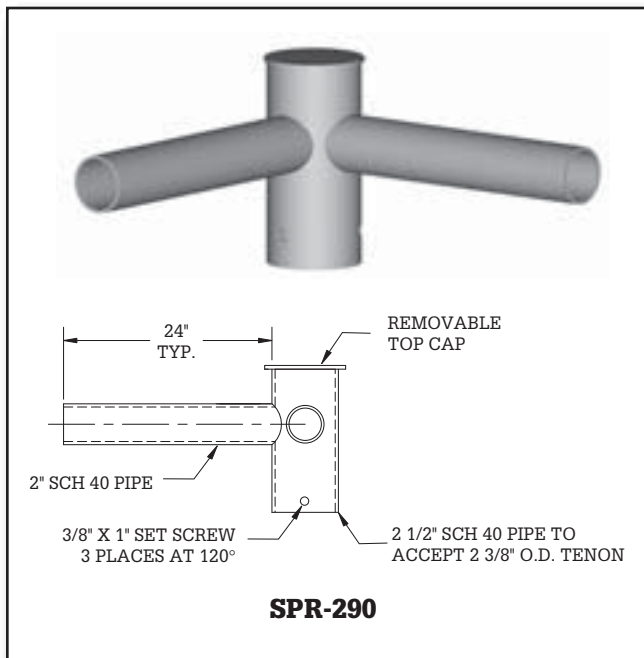

MAVERICK POLES AND STRUCTURE, LLC
 FORT WORTH, TX
 PHONE 817-441-9688
 WWW.MAVERICKPOLES.COM

Round Top-Mount Bullhorn Brackets

Round Top-Mount Bullhorn Brackets

Catalog Number	No. Fix	EPA (ft ²)	Weight (lbs)
BHR-218	2	1.350	24
BHR-290	2	1.315	28
BHR-318	3	2.000	35
BHR-312	3	1.480	33

Round Top-Mount Bullhorn Brackets

Round Top-Mount Bullhorn Brackets

Catalog Number	No. Fix	EPA (ft ²)	Weight (lbs)
BHR-390	3	1.79	39
BHR-490	4	1.79	50
BHR-412	4	1.48	36
BHR-590	5	1.79	54

Round Top-Mount Bullhorn Brackets

Round Top-Mount Bullhorn Brackets

Catalog Number	No. Fix	EPA (ft ²)	Weight (lbs)
BHR-418	4	2.54	48
BHR-518	5	3.53	61

Round Top-Mount Spoke Arm Brackets

Round Top-Mount Spoke Arm Brackets

Catalog Number	No. Fix	EPA (ft ²)	Weight (lbs)
SPR-118	1	0.59	11
SPR-218	2	0.92	17
SPR-290	2	0.88	20
SPR-390	3	1.13	28