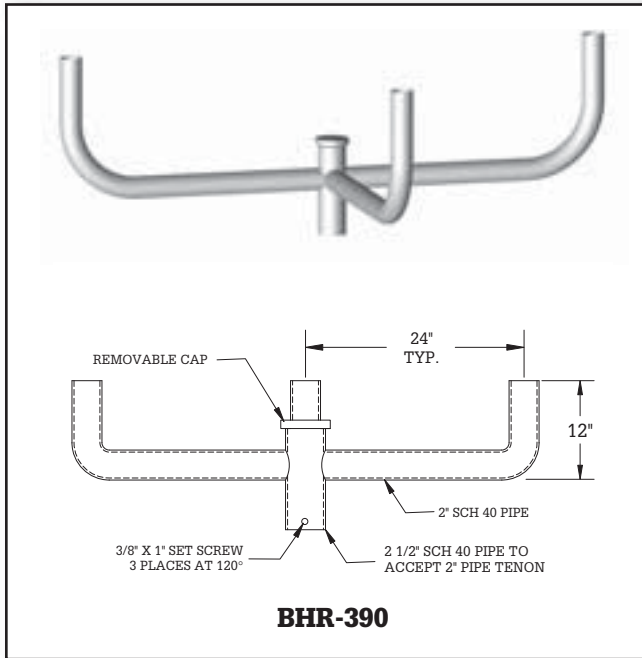

Round Top-Mount Bullhorn Brackets

Round Top-Mount Bullhorn Brackets

Catalog Number	No. Fix	EPA (ft²)	Weight (lbs)
BHR-390	3	1.79	39
BHR-490	4	1.79	50
BHR-412	4	1.48	36
BHR-590	5	1.79	54