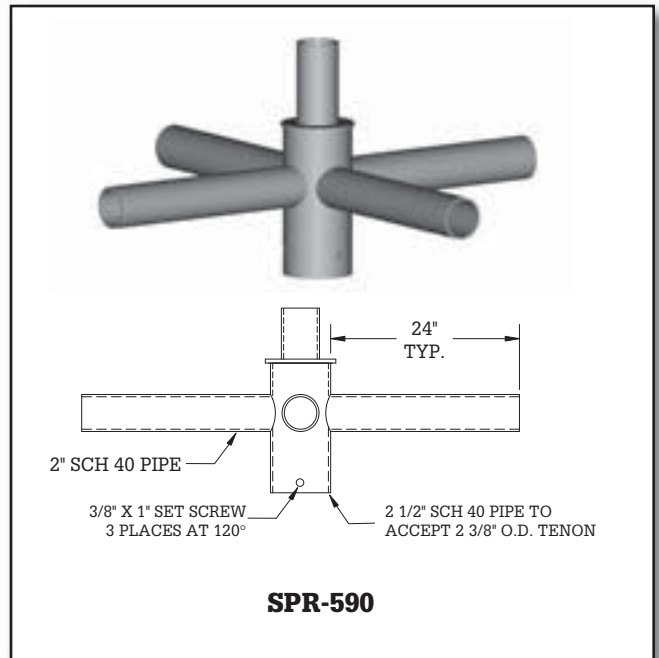

Round Top-Mount Bullhorn Brackets

Catalog Number	No. Fix	EPA (ft ²)	Weight (lbs)
BHR-418	4	2.54	48
BHR-518	5	3.53	61

Round Top-Mount Spoke Arm Brackets

Round Top-Mount Spoke Arm Brackets

Catalog Number	No. Fix	EPA (ft ²)	Weight (lbs)
SPR-118	1	0.59	11
SPR-218	2	0.92	17
SPR-290	2	0.88	20
SPR-390	3	1.13	28

Round Top-Mount Spoke Arm Brackets

Round Top-Mount Spoke Arm Brackets

Catalog Number	No. Fix	EPA (ft ²)	Weight (lbs)
SPR-312	3	0.83	22
SPR-412	4	0.90	23
SPR-490	4	1.02	35
SPR-590	5	1.10	36

MAVERICK POLES AND STRUCTURE, LLC
 FORT WORTH, TX
 PHONE 817-441-9688
 WWW.MAVERICKPOLES.COM