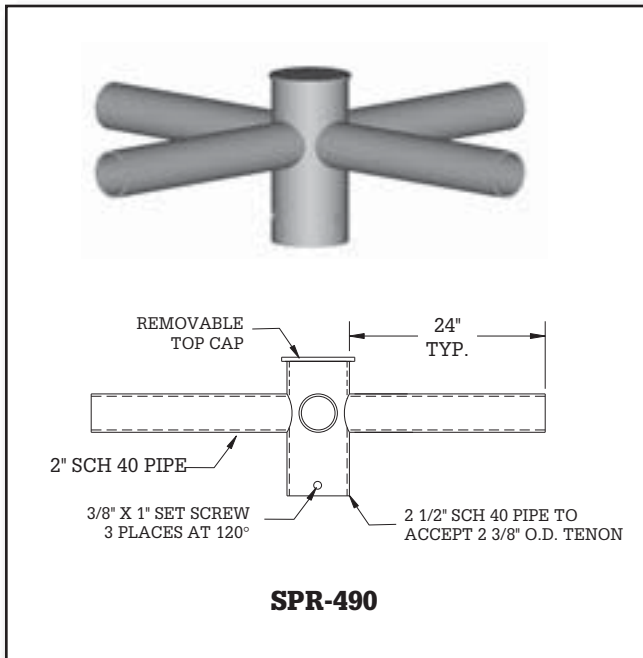

Round Top-Mount Bullhorn Brackets

Round Top-Mount Bullhorn Brackets

Catalog Number	No. Fix	EPA (ft ²)	Weight (lbs)
BHR-390	3	1.79	39
BHR-490	4	1.79	50
BHR-412	4	1.48	36
BHR-590	5	1.79	54

Round Top-Mount Bullhorn Brackets

Round Top-Mount Bullhorn Brackets

Catalog Number	No. Fix	EPA (ft ²)	Weight (lbs)
BHR-418	4	2.54	48
BHR-518	5	3.53	61

Round Top-Mount Spoke Arm Brackets

Round Top-Mount Spoke Arm Brackets

Catalog Number	No. Fix	EPA (ft ²)	Weight (lbs)
SPR-118	1	0.59	11
SPR-218	2	0.92	17
SPR-290	2	0.88	20
SPR-390	3	1.13	28

Round Top-Mount Spoke Arm Brackets

Round Top-Mount Spoke Arm Brackets

Catalog Number	No. Fix	EPA (ft ²)	Weight (lbs)
SPR-312	3	0.83	22
SPR-412	4	0.90	23
SPR-490	4	1.02	35
SPR-590	5	1.10	36

MAVERICK POLES AND STRUCTURE, LLC
 FORT WORTH, TX
 PHONE 817-441-9688
 WWW.MAVERICKPOLES.COM