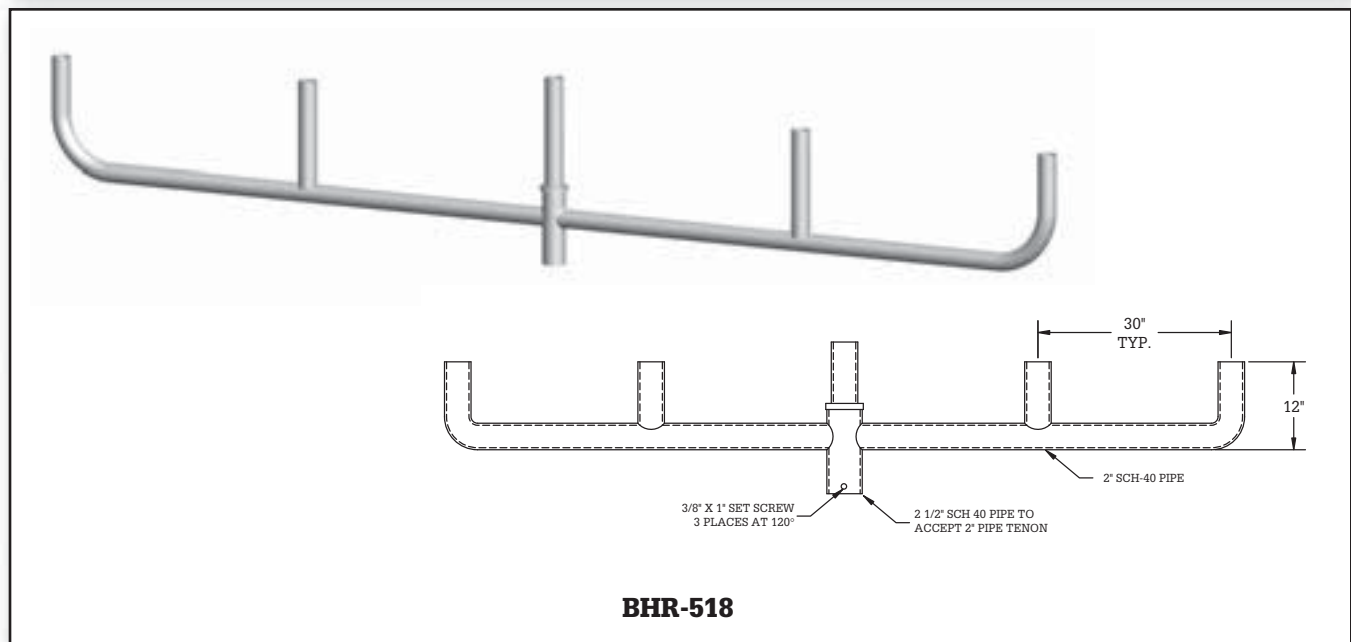

Round Top-Mount Bullhorn Brackets

Round Top-Mount Bullhorn Brackets

Catalog Number	No. Fix	EPA (ft ²)	Weight (lbs)
BHR-390	3	1.79	39
BHR-490	4	1.79	50
BHR-412	4	1.48	36
BHR-590	5	1.79	54

Round Top-Mount Bullhorn Brackets

Round Top-Mount Bullhorn Brackets

Catalog Number	No. Fix	EPA (ft ²)	Weight (lbs)
BHR-418	4	2.54	48
BHR-518	5	3.53	61

Round Top-Mount Spoke Arm Brackets

Round Top-Mount Spoke Arm Brackets

Catalog Number	No. Fix	EPA (ft ²)	Weight (lbs)
SPR-118	1	0.59	11
SPR-218	2	0.92	17
SPR-290	2	0.88	20
SPR-390	3	1.13	28