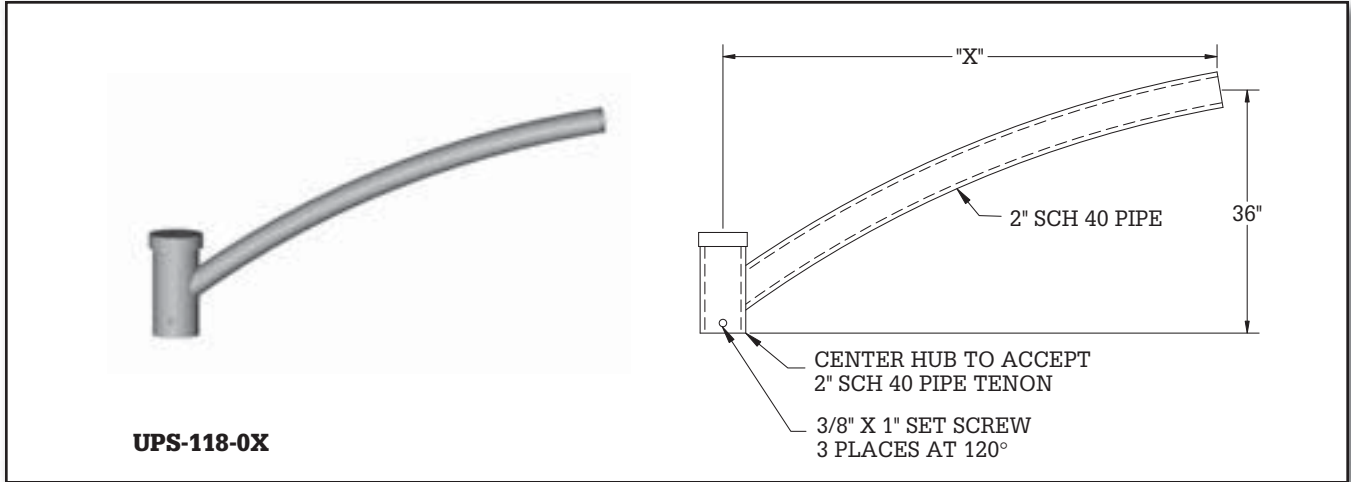

MAVERICK POLES AND STRUCTURE, LLC
FORT WORTH, TX
PHONE 817-441-9688
WWW.MAVERICKPOLES.COM

Upswept Arms

Top-Mount Upswept Arms

Catalog Number	"X"(ft)	EPA (ft²)	Weight (lbs)
UPS-118-04	4	1.30	24
UPS-118-06	6	1.70	31
UPS-118-08	8	2.10	37
UPS-218-04	4	2.40	43
UPS-218-06	6	3.20	56
UPS-218-08	8	4.00	69
UPS-312-04	4	2.80	62
UPS-312-06	6	3.40	81
UPS-490-04	4	2.90	81