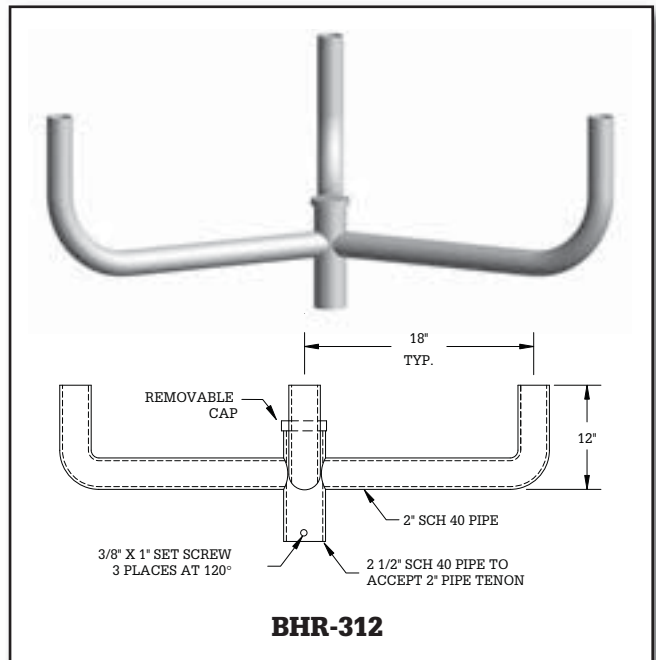

MAVERICK POLES AND STRUCTURE, LLC
 FORT WORTH, TX
 PHONE 817-441-9688
 WWW.MAVERICKPOLES.COM

Round Side-Mount Bullhorn Brackets

Round Side-Mount Bullhorn Brackets

Catalog Number	No. Fix	EPA (ft ²)	Weight (lbs)
BHR-100	1	0.54	11
BHR-200	2	1.25	22

MAVERICK POLES AND STRUCTURE, LLC
 FORT WORTH, TX
 PHONE 817-441-9688
 WWW.MAVERICKPOLES.COM

Round Top-Mount Bullhorn Brackets

Round Top-Mount Bullhorn Brackets

Catalog Number	No. Fix	EPA (ft ²)	Weight (lbs)
BHR-218	2	1.350	24
BHR-290	2	1.315	28
BHR-318	3	2.000	35
BHR-312	3	1.480	33

Round Top-Mount Bullhorn Brackets

Round Top-Mount Bullhorn Brackets

Catalog Number	No. Fix	EPA (ft ²)	Weight (lbs)
BHR-390	3	1.79	39
BHR-490	4	1.79	50
BHR-412	4	1.48	36
BHR-590	5	1.79	54

Round Top-Mount Bullhorn Brackets

Round Top-Mount Bullhorn Brackets

Catalog Number	No. Fix	EPA (ft ²)	Weight (lbs)
BHR-418	4	2.54	48
BHR-518	5	3.53	61

Round Top-Mount Spoke Arm Brackets

Round Top-Mount Spoke Arm Brackets

Catalog Number	No. Fix	EPA (ft ²)	Weight (lbs)
SPR-118	1	0.59	11
SPR-218	2	0.92	17
SPR-290	2	0.88	20
SPR-390	3	1.13	28