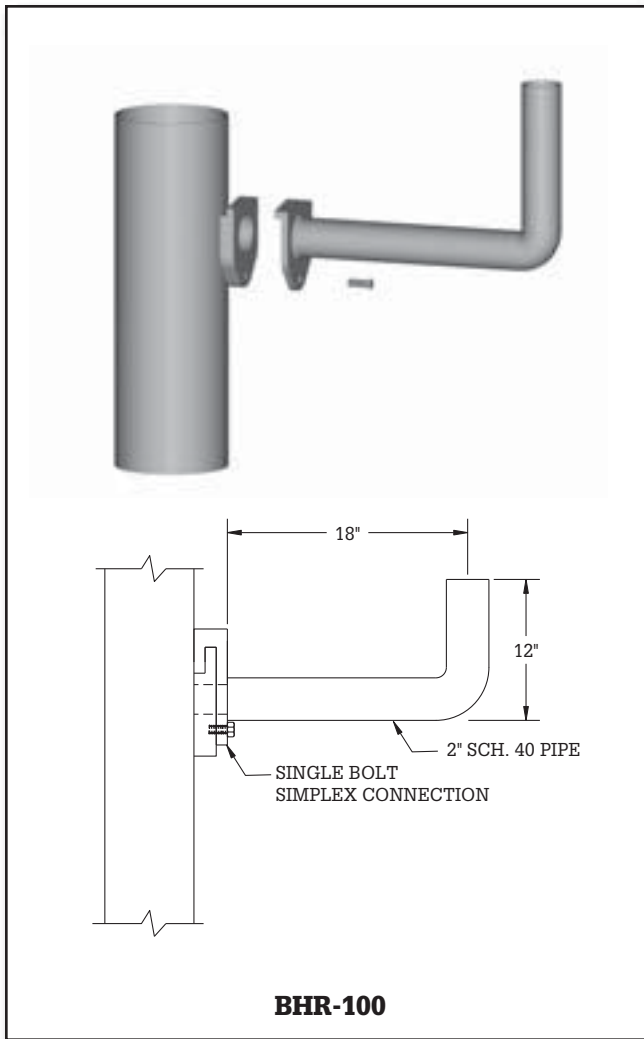

MAVERICK POLES AND STRUCTURE, LLC
 FORT WORTH, TX
 PHONE 817-441-9688
 WWW.MAVERICKPOLES.COM

Round Side-Mount Bullhorn Brackets

Round Side-Mount Bullhorn Brackets

Catalog Number	No. Fix	EPA (ft ²)	Weight (lbs)
BHR-100	1	0.54	11
BHR-200	2	1.25	22

MAVERICK POLES AND STRUCTURE, LLC
 FORT WORTH, TX
 PHONE 817-441-9688
 WWW.MAVERICKPOLES.COM

Round Top-Mount Bullhorn Brackets

Round Top-Mount Bullhorn Brackets

Catalog Number	No. Fix	EPA (ft ²)	Weight (lbs)
BHR-218	2	1.350	24
BHR-290	2	1.315	28
BHR-318	3	2.000	35
BHR-312	3	1.480	33

Round Top-Mount Bullhorn Brackets

Round Top-Mount Bullhorn Brackets

Catalog Number	No. Fix	EPA (ft ²)	Weight (lbs)
BHR-390	3	1.79	39
BHR-490	4	1.79	50
BHR-412	4	1.48	36
BHR-590	5	1.79	54

Round Top-Mount Bullhorn Brackets

Round Top-Mount Bullhorn Brackets

Catalog Number	No. Fix	EPA (ft ²)	Weight (lbs)
BHR-418	4	2.54	48
BHR-518	5	3.53	61

Round Top-Mount Spoke Arm Brackets

Round Top-Mount Spoke Arm Brackets

Catalog Number	No. Fix	EPA (ft ²)	Weight (lbs)
SPR-118	1	0.59	11
SPR-218	2	0.92	17
SPR-290	2	0.88	20
SPR-390	3	1.13	28