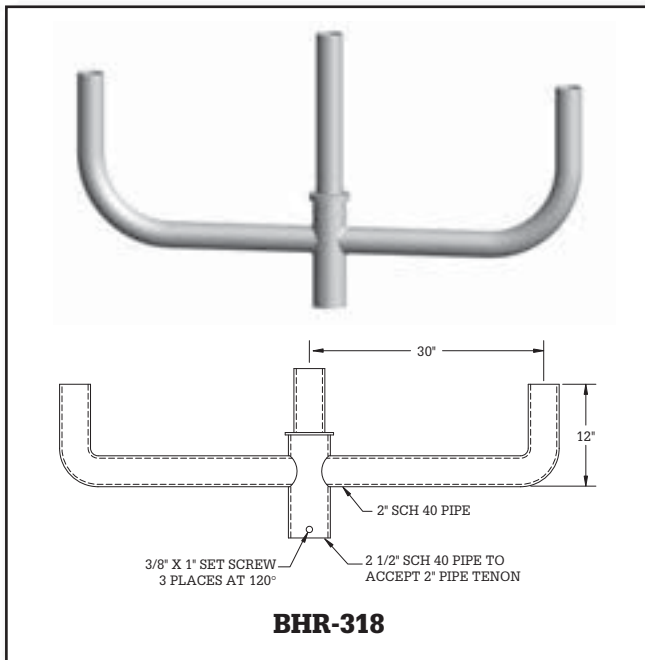

MAVERICK POLES AND STRUCTURE, LLC
 FORT WORTH, TX
 PHONE 817-441-9688
 WWW.MAVERICKPOLES.COM

Round Side-Mount Bullhorn Brackets

Round Side-Mount Bullhorn Brackets

Catalog Number	No. Fix	EPA (ft ²)	Weight (lbs)
BHR-100	1	0.54	11
BHR-200	2	1.25	22

MAVERICK POLES AND STRUCTURE, LLC
 FORT WORTH, TX
 PHONE 817-441-9688
 WWW.MAVERICKPOLES.COM

Round Top-Mount Bullhorn Brackets

Round Top-Mount Bullhorn Brackets

Catalog Number	No. Fix	EPA (ft ²)	Weight (lbs)
BHR-218	2	1.350	24
BHR-290	2	1.315	28
BHR-318	3	2.000	35
BHR-312	3	1.480	33

Round Top-Mount Bullhorn Brackets

Round Top-Mount Bullhorn Brackets

Catalog Number	No. Fix	EPA (ft ²)	Weight (lbs)
BHR-390	3	1.79	39
BHR-490	4	1.79	50
BHR-412	4	1.48	36
BHR-590	5	1.79	54

Round Top-Mount Bullhorn Brackets

Round Top-Mount Bullhorn Brackets

Catalog Number	No. Fix	EPA (ft ²)	Weight (lbs)
BHR-418	4	2.54	48
BHR-518	5	3.53	61

Round Top-Mount Spoke Arm Brackets

Round Top-Mount Spoke Arm Brackets

Catalog Number	No. Fix	EPA (ft ²)	Weight (lbs)
SPR-118	1	0.59	11
SPR-218	2	0.92	17
SPR-290	2	0.88	20
SPR-390	3	1.13	28