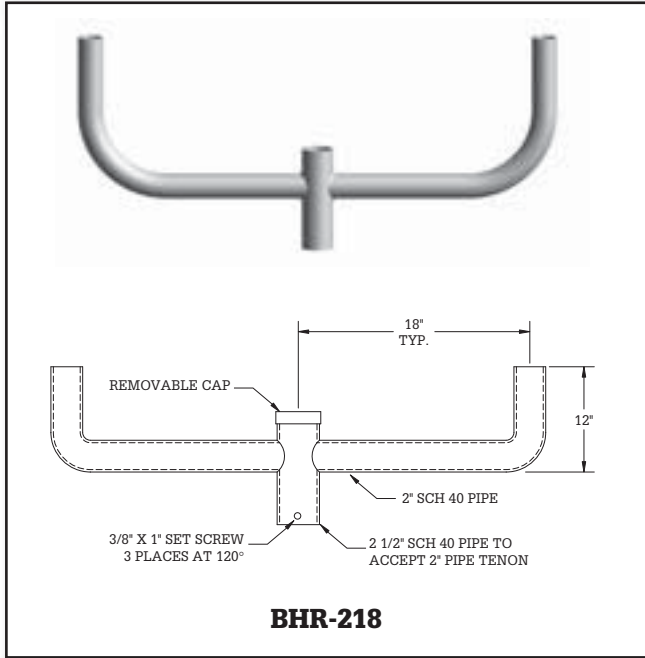

MAVERICK POLES AND STRUCTURE, LLC
 FORT WORTH, TX
 PHONE 817-441-9688
 WWW.MAVERICKPOLES.COM

Round Side-Mount Bullhorn Brackets

Round Side-Mount Bullhorn Brackets

Catalog Number	No. Fix	EPA (ft ²)	Weight (lbs)
BHR-100	1	0.54	11
BHR-200	2	1.25	22

MAVERICK POLES AND STRUCTURE, LLC
 FORT WORTH, TX
 PHONE 817-441-9688
 WWW.MAVERICKPOLES.COM

Round Top-Mount Bullhorn Brackets

Round Top-Mount Bullhorn Brackets

Catalog Number	No. Fix	EPA (ft ²)	Weight (lbs)
BHR-218	2	1.350	24
BHR-290	2	1.315	28
BHR-318	3	2.000	35
BHR-312	3	1.480	33

Round Top-Mount Bullhorn Brackets

Round Top-Mount Bullhorn Brackets

Catalog Number	No. Fix	EPA (ft ²)	Weight (lbs)
BHR-390	3	1.79	39
BHR-490	4	1.79	50
BHR-412	4	1.48	36
BHR-590	5	1.79	54

Round Top-Mount Bullhorn Brackets

Round Top-Mount Bullhorn Brackets

Catalog Number	No. Fix	EPA (ft ²)	Weight (lbs)
BHR-418	4	2.54	48
BHR-518	5	3.53	61

Round Top-Mount Spoke Arm Brackets

Round Top-Mount Spoke Arm Brackets

Catalog Number	No. Fix	EPA (ft ²)	Weight (lbs)
SPR-118	1	0.59	11
SPR-218	2	0.92	17
SPR-290	2	0.88	20
SPR-390	3	1.13	28