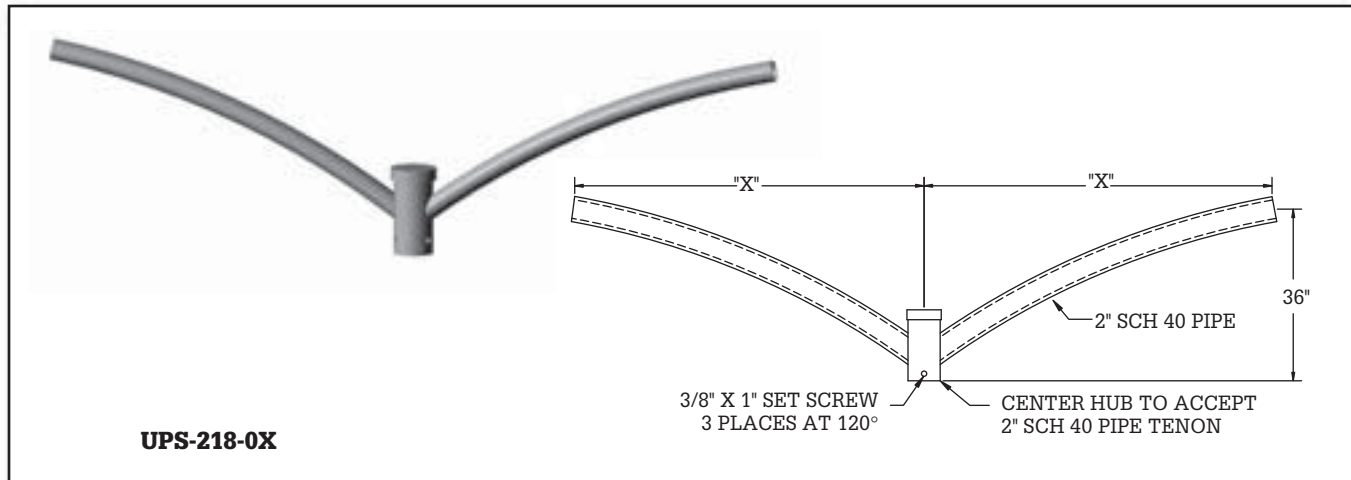

MAVERICK POLES AND STRUCTURE, LLC
FORT WORTH, TX
PHONE 817-441-9688
WWW.MAVERICKPOLES.COM

Upswept Arms

Top-Mount Upswept Arms

Catalog Number	"X"(ft)	EPA (ft²)	Weight (lbs)
UPS-118-04	4	1.30	24
UPS-118-06	6	1.70	31
UPS-118-08	8	2.10	37
UPS-218-04	4	2.40	43
UPS-218-06	6	3.20	56
UPS-218-08	8	4.00	69
UPS-312-04	4	2.80	62
UPS-312-06	6	3.40	81
UPS-490-04	4	2.90	81