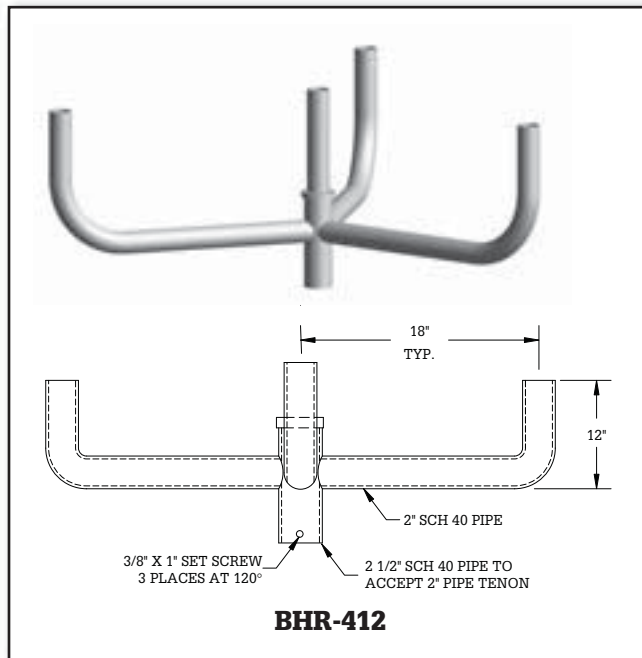

MAVERICK POLES AND STRUCTURE, LLC
 FORT WORTH, TX
 PHONE 817-441-9688
 WWW.MAVERICKPOLES.COM

Round Side-Mount Bullhorn Brackets

Round Side-Mount Bullhorn Brackets

Catalog Number	No. Fix	EPA (ft ²)	Weight (lbs)
BHR-100	1	0.54	11
BHR-200	2	1.25	22

MAVERICK POLES AND STRUCTURE, LLC
 FORT WORTH, TX
 PHONE 817-441-9688
 WWW.MAVERICKPOLES.COM

Round Top-Mount Bullhorn Brackets

Round Top-Mount Bullhorn Brackets

Catalog Number	No. Fix	EPA (ft ²)	Weight (lbs)
BHR-218	2	1.350	24
BHR-290	2	1.315	28
BHR-318	3	2.000	35
BHR-312	3	1.480	33

Round Top-Mount Bullhorn Brackets

Round Top-Mount Bullhorn Brackets

Catalog Number	No. Fix	EPA (ft ²)	Weight (lbs)
BHR-390	3	1.79	39
BHR-490	4	1.79	50
BHR-412	4	1.48	36
BHR-590	5	1.79	54

Round Top-Mount Bullhorn Brackets

Round Top-Mount Bullhorn Brackets

Catalog Number	No. Fix	EPA (ft ²)	Weight (lbs)
BHR-418	4	2.54	48
BHR-518	5	3.53	61

Round Top-Mount Spoke Arm Brackets

Round Top-Mount Spoke Arm Brackets

Catalog Number	No. Fix	EPA (ft ²)	Weight (lbs)
SPR-118	1	0.59	11
SPR-218	2	0.92	17
SPR-290	2	0.88	20
SPR-390	3	1.13	28