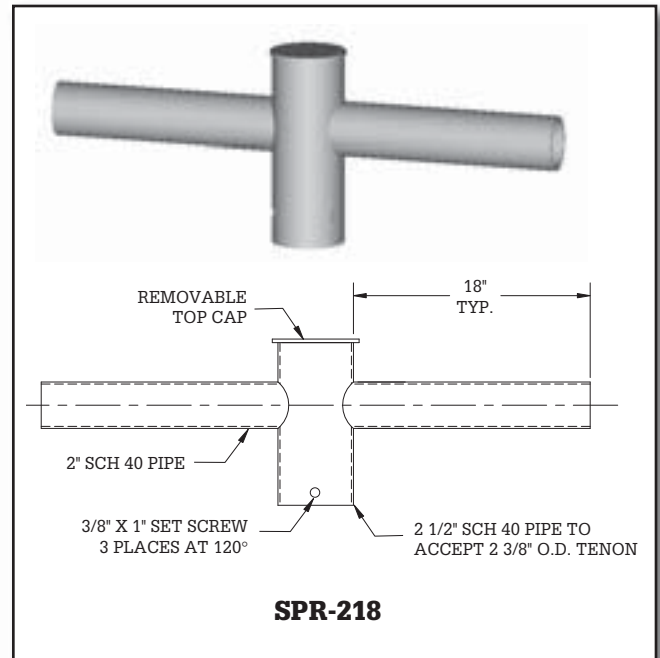

MAVERICK POLES AND STRUCTURE, LLC
 FORT WORTH, TX
 PHONE 817-441-9688
 WWW.MAVERICKPOLES.COM

Round Top-Mount Bullhorn Brackets

Round Top-Mount Bullhorn Brackets

Catalog Number	No. Fix	EPA (ft ²)	Weight (lbs)
BHR-218	2	1.350	24
BHR-290	2	1.315	28
BHR-318	3	2.000	35
BHR-312	3	1.480	33

Round Top-Mount Bullhorn Brackets

Round Top-Mount Bullhorn Brackets

Catalog Number	No. Fix	EPA (ft ²)	Weight (lbs)
BHR-390	3	1.79	39
BHR-490	4	1.79	50
BHR-412	4	1.48	36
BHR-590	5	1.79	54

Round Top-Mount Bullhorn Brackets

Round Top-Mount Bullhorn Brackets

Catalog Number	No. Fix	EPA (ft ²)	Weight (lbs)
BHR-418	4	2.54	48
BHR-518	5	3.53	61

Round Top-Mount Spoke Arm Brackets

Round Top-Mount Spoke Arm Brackets

Catalog Number	No. Fix	EPA (ft ²)	Weight (lbs)
SPR-118	1	0.59	11
SPR-218	2	0.92	17
SPR-290	2	0.88	20
SPR-390	3	1.13	28

Round Top-Mount Spoke Arm Brackets

Round Top-Mount Spoke Arm Brackets

Catalog Number	No. Fix	EPA (ft ²)	Weight (lbs)
SPR-312	3	0.83	22
SPR-412	4	0.90	23
SPR-490	4	1.02	35
SPR-590	5	1.10	36

MAVERICK POLES AND STRUCTURE, LLC
 FORT WORTH, TX
 PHONE 817-441-9688
 WWW.MAVERICKPOLES.COM