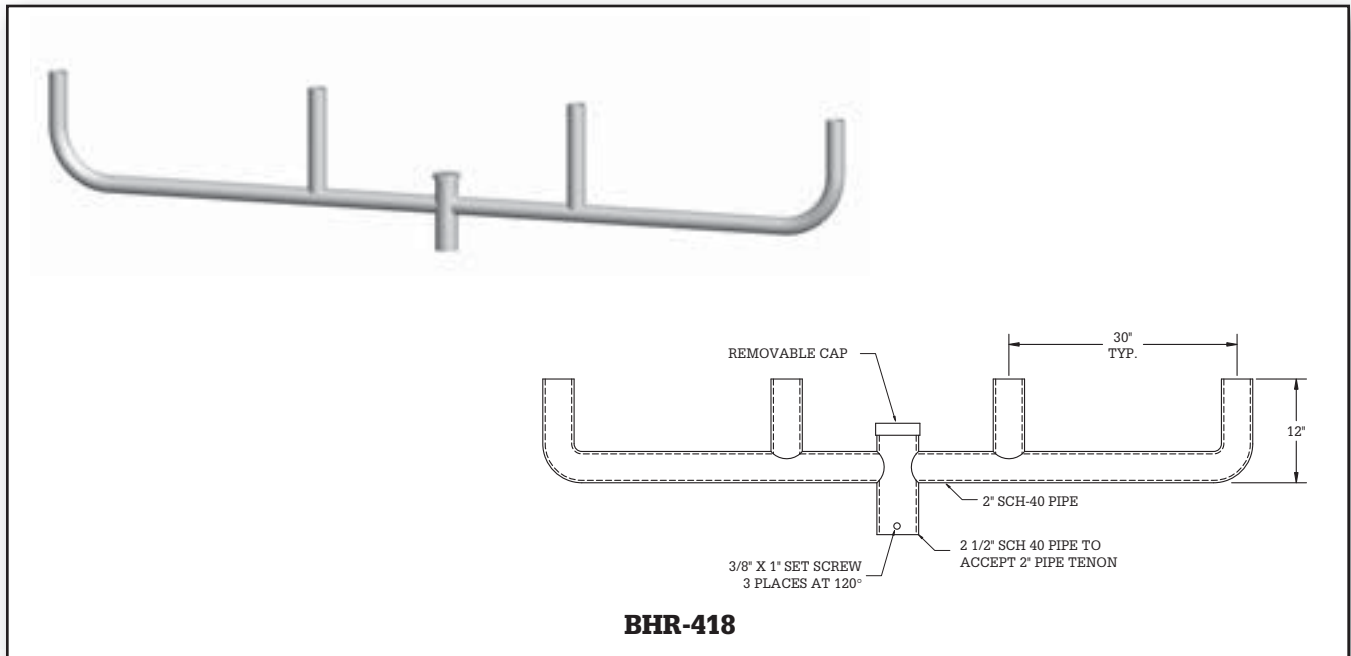

Round Top-Mount Bullhorn Brackets

Round Top-Mount Bullhorn Brackets

Catalog Number	No. Fix	EPA (ft ²)	Weight (lbs)
BHR-390	3	1.79	39
BHR-490	4	1.79	50
BHR-412	4	1.48	36
BHR-590	5	1.79	54

Round Top-Mount Bullhorn Brackets

Round Top-Mount Bullhorn Brackets

Catalog Number	No. Fix	EPA (ft ²)	Weight (lbs)
BHR-418	4	2.54	48
BHR-518	5	3.53	61

Round Top-Mount Spoke Arm Brackets

Round Top-Mount Spoke Arm Brackets

Catalog Number	No. Fix	EPA (ft ²)	Weight (lbs)
SPR-118	1	0.59	11
SPR-218	2	0.92	17
SPR-290	2	0.88	20
SPR-390	3	1.13	28