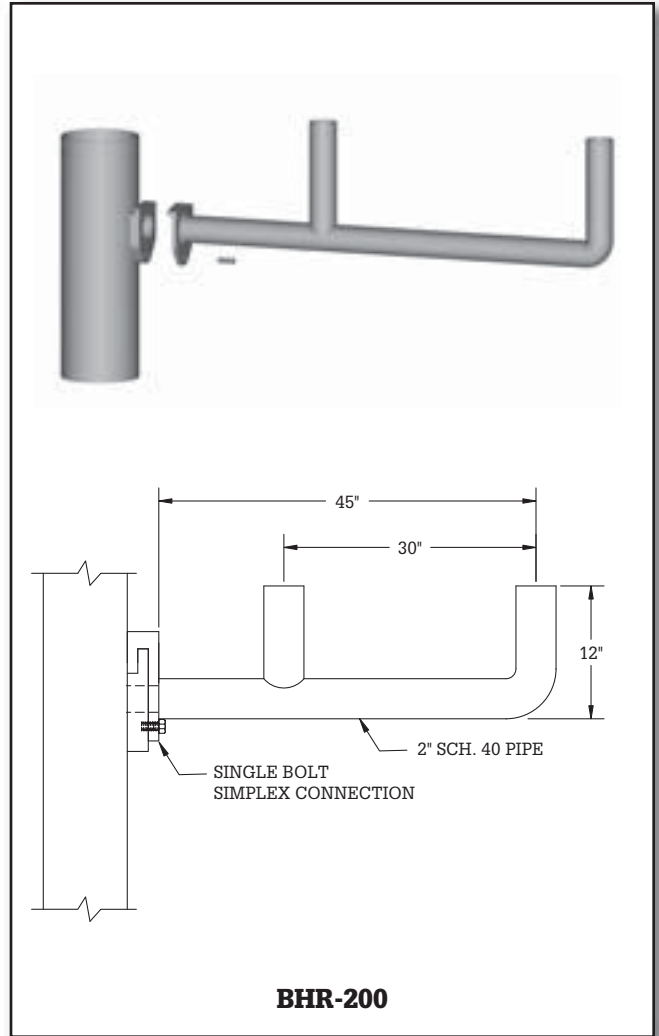

MAVERICK POLES AND STRUCTURE, LLC
 FORT WORTH, TX
 PHONE 817-441-9688
 WWW.MAVERICKPOLES.COM

Round Side-Mount Bullhorn Brackets

Round Side-Mount Bullhorn Brackets

Catalog Number	No. Fix	EPA (ft ²)	Weight (lbs)
BHR-100	1	0.54	11
BHR-200	2	1.25	22

MAVERICK POLES AND STRUCTURE, LLC
 FORT WORTH, TX
 PHONE 817-441-9688
 WWW.MAVERICKPOLES.COM

Round Top-Mount Bullhorn Brackets

Round Top-Mount Bullhorn Brackets

Catalog Number	No. Fix	EPA (ft ²)	Weight (lbs)
BHR-218	2	1.350	24
BHR-290	2	1.315	28
BHR-318	3	2.000	35
BHR-312	3	1.480	33

Round Top-Mount Bullhorn Brackets

Round Top-Mount Bullhorn Brackets

Catalog Number	No. Fix	EPA (ft ²)	Weight (lbs)
BHR-390	3	1.79	39
BHR-490	4	1.79	50
BHR-412	4	1.48	36
BHR-590	5	1.79	54

Round Top-Mount Bullhorn Brackets

Round Top-Mount Bullhorn Brackets

Catalog Number	No. Fix	EPA (ft ²)	Weight (lbs)
BHR-418	4	2.54	48
BHR-518	5	3.53	61

Round Top-Mount Spoke Arm Brackets

Round Top-Mount Spoke Arm Brackets

Catalog Number	No. Fix	EPA (ft ²)	Weight (lbs)
SPR-118	1	0.59	11
SPR-218	2	0.92	17
SPR-290	2	0.88	20
SPR-390	3	1.13	28