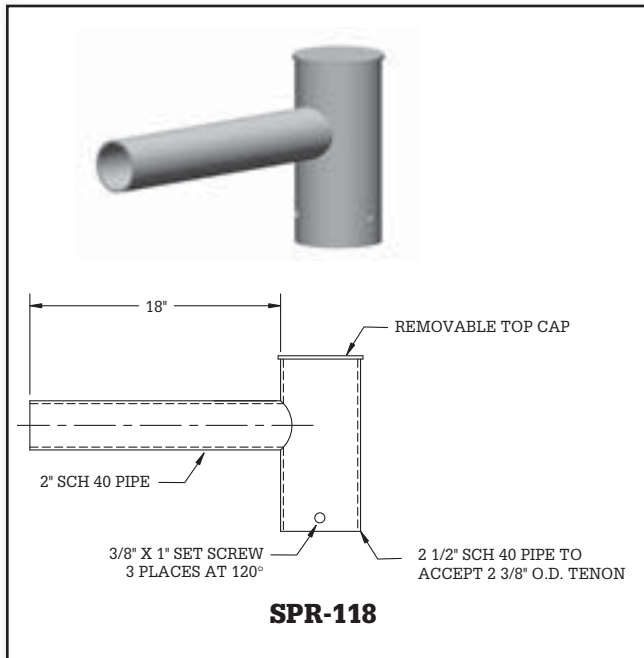

MAVERICK POLES AND STRUCTURE, LLC
 FORT WORTH, TX
 PHONE 817-441-9688
 WWW.MAVERICKPOLES.COM

Round Top-Mount Bullhorn Brackets

Round Top-Mount Bullhorn Brackets

Catalog Number	No. Fix	EPA (ft ²)	Weight (lbs)
BHR-218	2	1.350	24
BHR-290	2	1.315	28
BHR-318	3	2.000	35
BHR-312	3	1.480	33

Round Top-Mount Bullhorn Brackets

Round Top-Mount Bullhorn Brackets

Catalog Number	No. Fix	EPA (ft ²)	Weight (lbs)
BHR-390	3	1.79	39
BHR-490	4	1.79	50
BHR-412	4	1.48	36
BHR-590	5	1.79	54

Round Top-Mount Bullhorn Brackets

Round Top-Mount Bullhorn Brackets

Catalog Number	No. Fix	EPA (ft ²)	Weight (lbs)
BHR-418	4	2.54	48
BHR-518	5	3.53	61

Round Top-Mount Spoke Arm Brackets

Round Top-Mount Spoke Arm Brackets

Catalog Number	No. Fix	EPA (ft ²)	Weight (lbs)
SPR-118	1	0.59	11
SPR-218	2	0.92	17
SPR-290	2	0.88	20
SPR-390	3	1.13	28