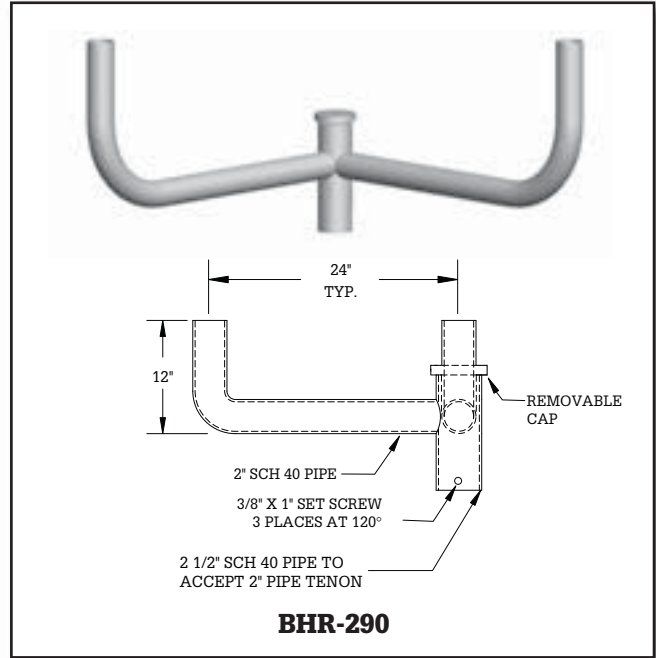

MAVERICK POLES AND STRUCTURE, LLC
 FORT WORTH, TX
 PHONE 817-441-9688
 WWW.MAVERICKPOLES.COM

Round Side-Mount Bullhorn Brackets

Round Side-Mount Bullhorn Brackets

Catalog Number	No. Fix	EPA (ft ²)	Weight (lbs)
BHR-100	1	0.54	11
BHR-200	2	1.25	22

MAVERICK POLES AND STRUCTURE, LLC
 FORT WORTH, TX
 PHONE 817-441-9688
 WWW.MAVERICKPOLES.COM

Round Top-Mount Bullhorn Brackets

Round Top-Mount Bullhorn Brackets

Catalog Number	No. Fix	EPA (ft ²)	Weight (lbs)
BHR-218	2	1.350	24
BHR-290	2	1.315	28
BHR-318	3	2.000	35
BHR-312	3	1.480	33

Round Top-Mount Bullhorn Brackets

Round Top-Mount Bullhorn Brackets

Catalog Number	No. Fix	EPA (ft ²)	Weight (lbs)
BHR-390	3	1.79	39
BHR-490	4	1.79	50
BHR-412	4	1.48	36
BHR-590	5	1.79	54

Round Top-Mount Bullhorn Brackets

Round Top-Mount Bullhorn Brackets

Catalog Number	No. Fix	EPA (ft ²)	Weight (lbs)
BHR-418	4	2.54	48
BHR-518	5	3.53	61

Round Top-Mount Spoke Arm Brackets

Round Top-Mount Spoke Arm Brackets

Catalog Number	No. Fix	EPA (ft ²)	Weight (lbs)
SPR-118	1	0.59	11
SPR-218	2	0.92	17
SPR-290	2	0.88	20
SPR-390	3	1.13	28