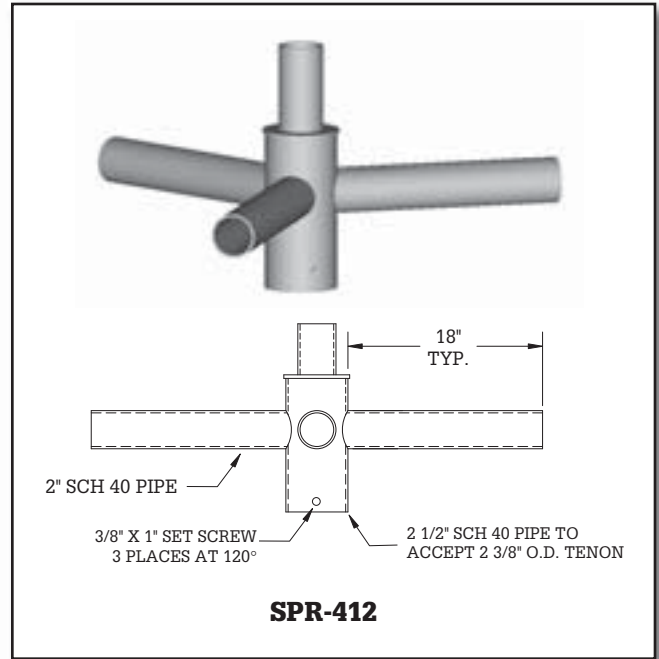

Round Top-Mount Bullhorn Brackets

Round Top-Mount Bullhorn Brackets

Catalog Number	No. Fix	EPA (ft ²)	Weight (lbs)
BHR-390	3	1.79	39
BHR-490	4	1.79	50
BHR-412	4	1.48	36
BHR-590	5	1.79	54

Round Top-Mount Bullhorn Brackets

Round Top-Mount Bullhorn Brackets

Catalog Number	No. Fix	EPA (ft ²)	Weight (lbs)
BHR-418	4	2.54	48
BHR-518	5	3.53	61

Round Top-Mount Spoke Arm Brackets

Round Top-Mount Spoke Arm Brackets

Catalog Number	No. Fix	EPA (ft ²)	Weight (lbs)
SPR-118	1	0.59	11
SPR-218	2	0.92	17
SPR-290	2	0.88	20
SPR-390	3	1.13	28

Round Top-Mount Spoke Arm Brackets

Round Top-Mount Spoke Arm Brackets

Catalog Number	No. Fix	EPA (ft ²)	Weight (lbs)
SPR-312	3	0.83	22
SPR-412	4	0.90	23
SPR-490	4	1.02	35
SPR-590	5	1.10	36

MAVERICK POLES AND STRUCTURE, LLC
 FORT WORTH, TX
 PHONE 817-441-9688
 WWW.MAVERICKPOLES.COM