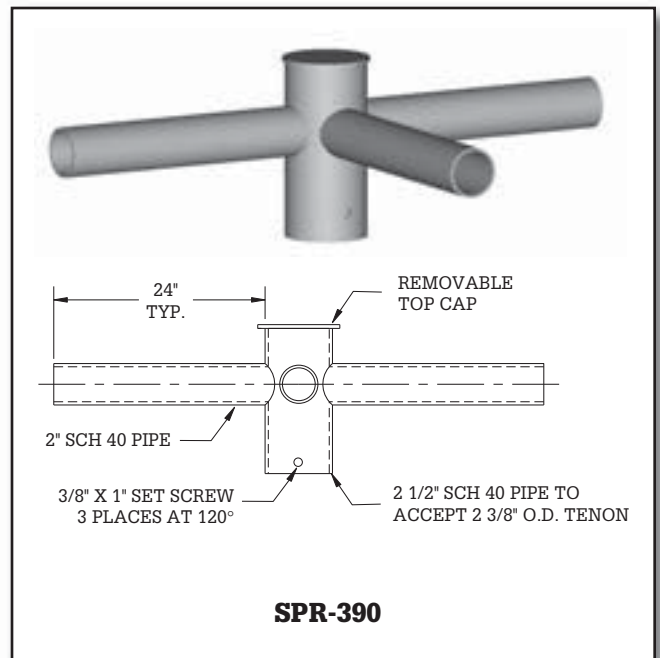

MAVERICK POLES AND STRUCTURE, LLC
 FORT WORTH, TX
 PHONE 817-441-9688
 WWW.MAVERICKPOLES.COM

Round Top-Mount Bullhorn Brackets

Round Top-Mount Bullhorn Brackets

Catalog Number	No. Fix	EPA (ft ²)	Weight (lbs)
BHR-218	2	1.350	24
BHR-290	2	1.315	28
BHR-318	3	2.000	35
BHR-312	3	1.480	33

Round Top-Mount Bullhorn Brackets

Round Top-Mount Bullhorn Brackets

Catalog Number	No. Fix	EPA (ft ²)	Weight (lbs)
BHR-390	3	1.79	39
BHR-490	4	1.79	50
BHR-412	4	1.48	36
BHR-590	5	1.79	54

Round Top-Mount Bullhorn Brackets

Round Top-Mount Bullhorn Brackets

Catalog Number	No. Fix	EPA (ft ²)	Weight (lbs)
BHR-418	4	2.54	48
BHR-518	5	3.53	61

Round Top-Mount Spoke Arm Brackets

Round Top-Mount Spoke Arm Brackets

Catalog Number	No. Fix	EPA (ft ²)	Weight (lbs)
SPR-118	1	0.59	11
SPR-218	2	0.92	17
SPR-290	2	0.88	20
SPR-390	3	1.13	28